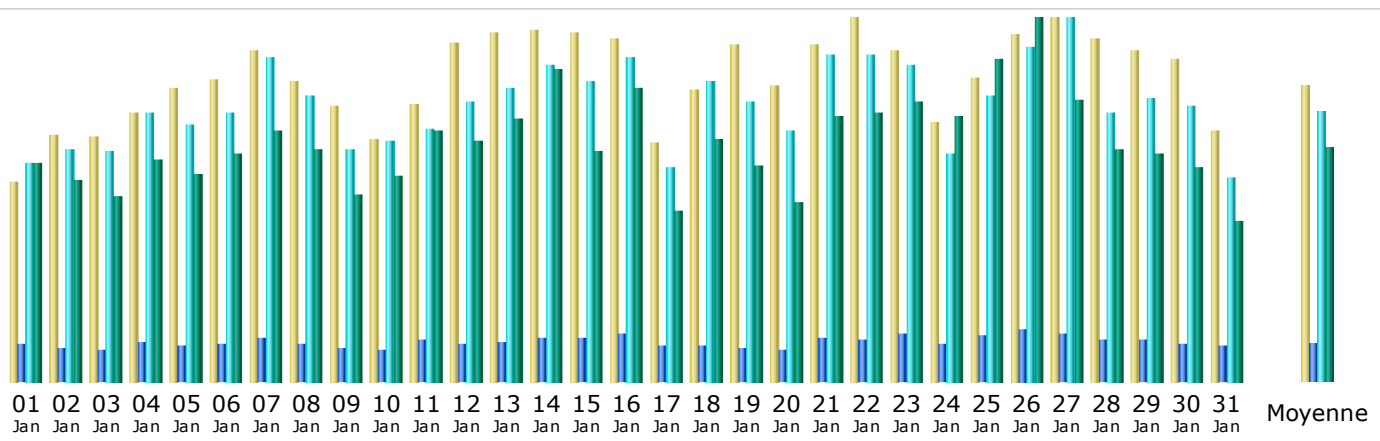

Jour	Visites	Pages	Hits	Bande passante
01 Jan 2009	460	2177	12846	434.70 Mo
02 Jan 2009	569	1872	13653	400.69 Mo
03 Jan 2009	565	1800	13616	367.40 Mo
04 Jan 2009	621	2269	15923	444.26 Mo
05 Jan 2009	680	2035	15142	412.41 Mo
06 Jan 2009	696	2152	15843	455.75 Mo
07 Jan 2009	766	2470	19151	500.97 Mo
08 Jan 2009	695	2166	16868	463.94 Mo
09 Jan 2009	634	1906	13723	374.03 Mo
10 Jan 2009	559	1795	14130	409.89 Mo
11 Jan 2009	642	2369	14934	498.89 Mo
12 Jan 2009	781	2084	16439	477.37 Mo
13 Jan 2009	806	2248	17295	526.23 Mo
14 Jan 2009	810	2504	18664	622.98 Mo
15 Jan 2009	806	2460	17707	460.33 Mo
16 Jan 2009	793	2698	19148	585.24 Mo
17 Jan 2009	552	1954	12589	341.42 Mo
18 Jan 2009	676	2036	17668	481.38 Mo
19 Jan 2009	778	1856	16485	428.40 Mo
20 Jan 2009	685	1735	14748	356.28 Mo
21 Jan 2009	777	2437	19338	527.28 Mo
22 Jan 2009	850	2347	19290	536.42 Mo
23 Jan 2009	766	2784	18716	557.08 Mo
24 Jan 2009	596	2130	13421	527.93 Mo
25 Jan 2009	702	2654	16848	642.38 Mo
26 Jan 2009	804	2957	19769	740.48 Mo
27 Jan 2009	857	2727	21909	562.36 Mo
28 Jan 2009	794	2389	15899	463.49 Mo
29 Jan 2009	765	2396	16770	452.64 Mo
30 Jan 2009	747	2186	16194	426.67 Mo
31 Jan 2009	580	2011	11973	317.38 Mo
Moyenne	703.61	2245.29	16345.13	477.31 Mo
Total	21812	69604	506699	14.45 Go

Jours de la semaine