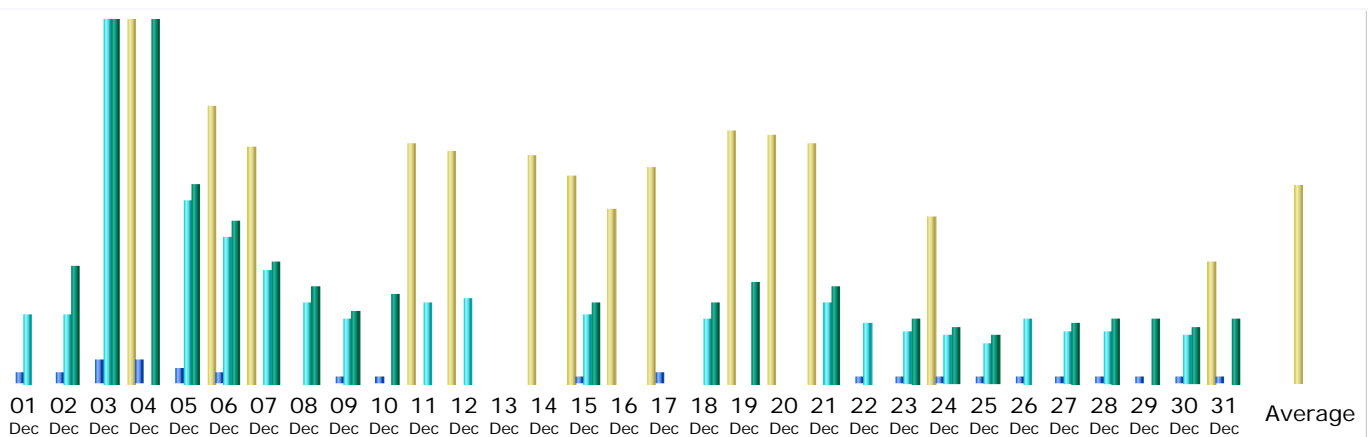

Day	Number of visits	Pages	Hits	Bandwidth
01 Dec 2006	637	2227	17236	381.66 MB
02 Dec 2006	557	2168	17266	493.42 MB
03 Dec 2006	1271	5625	94709	1.53 GB
04 Dec 2006	1335	5382	91072	1.51 GB
05 Dec 2006	989	3253	46678	841.63 MB
06 Dec 2006	995	2622	36938	684.11 MB
07 Dec 2006	846	2024	28574	511.51 MB
08 Dec 2006	682	1585	20313	406.35 MB
09 Dec 2006	519	1158	15811	303.17 MB
10 Dec 2006	797	1517	18537	368.77 MB
11 Dec 2006	866	1902	20054	377.91 MB
12 Dec 2006	836	1891	21331	415.99 MB
13 Dec 2006	860	1883	24058	446.29 MB
14 Dec 2006	819	1832	20692	391.93 MB
15 Dec 2006	745	1482	17153	337.81 MB
16 Dec 2006	625	2676	19741	376.79 MB
17 Dec 2006	772	2107	18867	381.42 MB
18 Dec 2006	829	2037	15998	338.47 MB
19 Dec 2006	907	1759	20644	422.88 MB
20 Dec 2006	895	1857	19479	409.50 MB
21 Dec 2006	867	1741	20424	399.82 MB
22 Dec 2006	651	1522	14748	325.47 MB
23 Dec 2006	603	1200	12767	263.22 MB
24 Dec 2006	597	1165	11643	226.93 MB
25 Dec 2006	454	1342	9643	197.05 MB
26 Dec 2006	458	1333	15925	273.29 MB
27 Dec 2006	489	1139	13121	244.84 MB
28 Dec 2006	469	1367	12784	266.70 MB
29 Dec 2006	472	1130	14617	261.96 MB
30 Dec 2006	385	1201	11619	228.19 MB
31 Dec 2006	435	1124	13471	266.60 MB
Average	731.03	1975.84	23739.13	450.23 MB
Total	22662	61251	735913	13.63 GB

Days of week