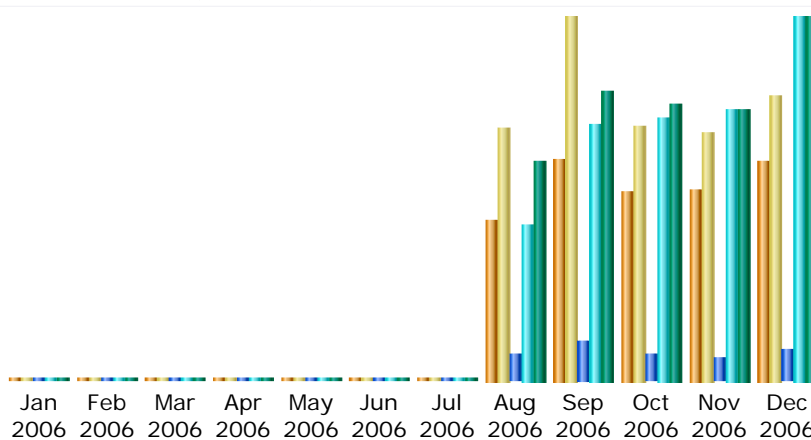

Last Update: 21 Nov 2007 - 13:58

Reported period:

Summary

Reported period	Month Dec 2006				
First visit	01 Dec 2006 - 00:02				
Last visit	31 Dec 2006 - 23:50				
	Unique visitors	Number of visits	Pages	Hits	Bandwidth
Traffic viewed *	17437	22662 (1.29 visits/visitor)	61251 (2.7 Pages/Visit)	735913 (32.47 Hits/Visit)	13.63 GB (630.65 KB/Visit)
Traffic not viewed *			51562	69455	1.81 GB

* Not viewed traffic includes traffic generated by robots, worms, or replies with special HTTP status codes.

Monthly history

Month	Unique visitors	Number of visits	Pages	Hits	Bandwidth
Jan 2006	0	0	0	0	0
Feb 2006	0	0	0	0	0
Mar 2006	0	0	0	0	0
Apr 2006	0	0	0	0	0
May 2006	0	0	0	0	0
Jun 2006	0	0	0	0	0
Jul 2006	0	0	0	0	0
Aug 2006	12793	20104	51476	309039	8.04 GB
Sep 2006	17602	29537	76332	506990	10.65 GB
Oct 2006	15017	20192	52318	521393	10.17 GB
Nov 2006	15170	19714	44863	537105	9.95 GB
Dec 2006	17437	22662	61251	735913	13.63 GB
Total	78019	112209	286240	2610440	52.44 GB