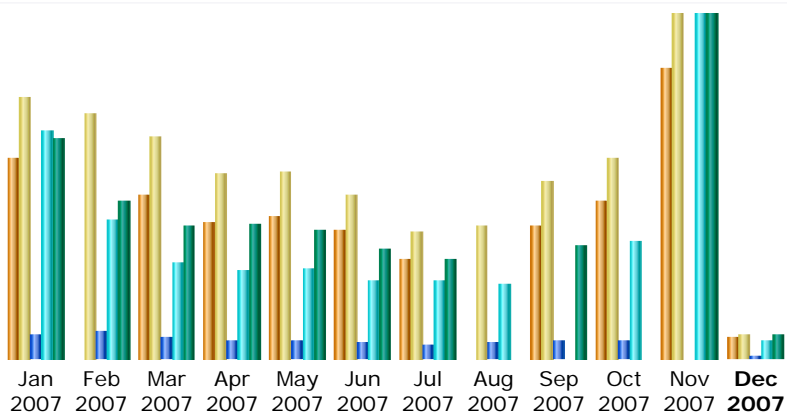

### Summary

<b>Reported period</b>	Month Nov 2007				
<b>First visit</b>	01 Nov 2007 - 00:02				
<b>Last visit</b>	30 Nov 2007 - 23:59				
	Unique visitors	Number of visits	Pages	Hits	Bandwidth
Traffic viewed *	<b>22631</b>	<b>27461</b> (1.21 visits/visitor)	<b>81083</b> (2.95 Pages/Visit)	<b>899815</b> (32.76 Hits/Visit)	<b>16.97 GB</b> (648.04 KB/Visit)
Traffic not viewed *			<b>177750</b>	<b>199027</b>	<b>8.86 GB</b>

\* Not viewed traffic includes traffic generated by robots, worms, or replies with special HTTP status codes.

### Monthly history

Month	Unique visitors	Number of visits	Pages	Hits	Bandwidth
Jan 2007	15672	20389	57848	584636	10.65 GB
Feb 2007	14223	19203	65606	350009	7.55 GB
Mar 2007	12697	17271	53945	241128	6.37 GB
Apr 2007	10529	14377	44737	224692	6.44 GB
May 2007	11097	14526	40662	225173	6.22 GB
Jun 2007	9984	12763	37312	197180	5.28 GB
Jul 2007	7740	9906	34358	199912	4.78 GB
Aug 2007	7968	10342	38229	189942	4.71 GB
Sep 2007	10346	13757	41596	208972	5.41 GB
Oct 2007	12305	15598	41634	297832	6.98 GB
Nov 2007	22631	27461	81083	899815	16.97 GB
<b>Dec 2007</b>	1599	1773	4870	42906	1.05 GB
Total	136791	177366	541880	3662197	82.39 GB