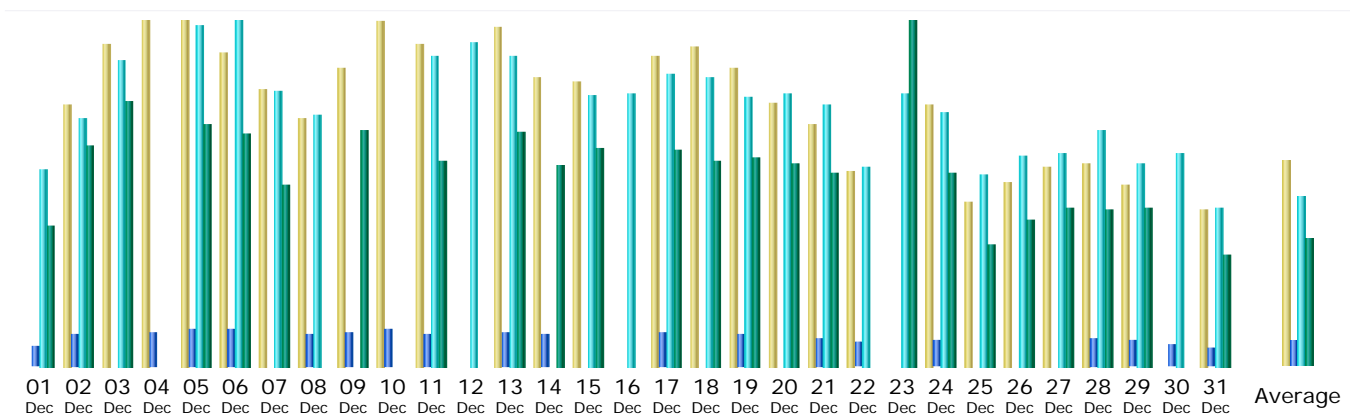

Day	Number of visits	Pages	Hits	Bandwidth
01 Dec 2007	571	1256	12996	278.58 MB
02 Dec 2007	668	2046	16256	442.29 MB
03 Dec 2007	822	2260	20195	532.79 MB
04 Dec 2007	902	2112	22576	486.67 MB
05 Dec 2007	898	2338	22498	484.03 MB
06 Dec 2007	803	2341	23206	466.02 MB
07 Dec 2007	711	1861	18105	361.56 MB
08 Dec 2007	636	1945	16580	444.99 MB
09 Dec 2007	765	2076	20925	471.48 MB
10 Dec 2007	885	2321	21259	478.03 MB
11 Dec 2007	824	1973	20418	409.15 MB
12 Dec 2007	852	2239	21385	414.24 MB
13 Dec 2007	870	2165	20444	467.98 MB
14 Dec 2007	738	1976	18089	401.82 MB
15 Dec 2007	730	2475	17812	436.98 MB
16 Dec 2007	774	1895	17972	352.14 MB
17 Dec 2007	794	2138	19237	434.30 MB
18 Dec 2007	820	1805	18997	409.27 MB
19 Dec 2007	763	1956	17751	417.58 MB
20 Dec 2007	673	1837	18047	405.01 MB
21 Dec 2007	617	1699	17267	386.55 MB
22 Dec 2007	498	1506	13098	331.75 MB
23 Dec 2007	611	2501	17983	706.03 MB
24 Dec 2007	668	1625	16653	386.49 MB
25 Dec 2007	420	1186	12507	241.17 MB
26 Dec 2007	467	1543	13817	292.42 MB
27 Dec 2007	507	1461	13966	314.47 MB
28 Dec 2007	517	1720	15576	312.26 MB
29 Dec 2007	466	1602	13404	314.92 MB
30 Dec 2007	446	1299	13945	319.26 MB
31 Dec 2007	398	1057	10324	220.43 MB
Average	538.92	1630.75	11404.33	262.24 MB
Total	21114	58214	543288	12.13 GB

Days of week