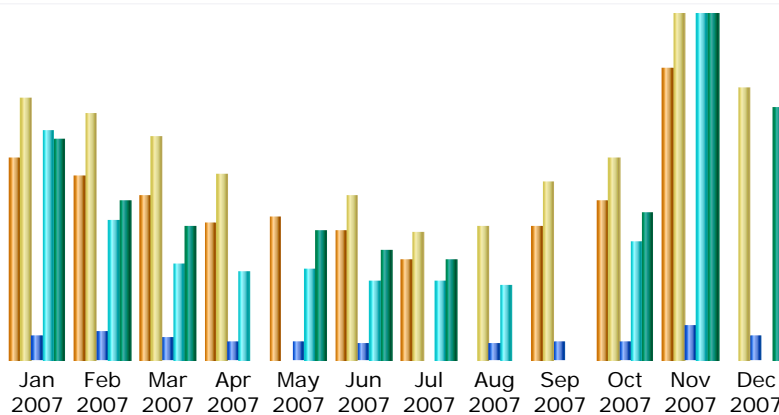

### Summary

Reported period Year 2007  
 First visit 01 Jan 2007 - 00:14  
 Last visit 31 Dec 2007 - 23:57

	Unique visitors	Number of visits	Pages	Hits	Bandwidth
Traffic viewed *	<= <b>152226</b> Exact value not available in 'Year' view	<b>196707</b> (1.29 visits/visitor)	<b>595224</b> (3.02 Pages/Visit)	<b>4162579</b> (21.16 Hits/Visit)	<b>93.48 GB</b> (498.28 KB/Visit)
Traffic not viewed *			<b>763292</b>	<b>1184711</b>	<b>34.32 GB</b>

\* Not viewed traffic includes traffic generated by robots, worms, or replies with special HTTP status codes.

### Monthly history

Month	Unique visitors	Number of visits	Pages	Hits	Bandwidth
Jan 2007	15672	20389	57848	584636	10.65 GB
Feb 2007	14223	19203	65606	350009	7.55 GB
Mar 2007	12697	17271	53945	241128	6.37 GB
Apr 2007	10529	14377	44737	224692	6.44 GB
May 2007	11097	14526	40662	225173	6.22 GB
Jun 2007	9984	12763	37312	197180	5.28 GB
Jul 2007	7740	9906	34358	199912	4.78 GB
Aug 2007	7968	10342	38229	189942	4.71 GB
Sep 2007	10346	13757	41596	208972	5.41 GB
Oct 2007	12305	15598	41634	297832	6.98 GB
Nov 2007	22631	27461	81083	899815	16.97 GB
Dec 2007	17034	21114	58214	543288	12.13 GB
Total	152226	196707	595224	4162579	93.48 GB